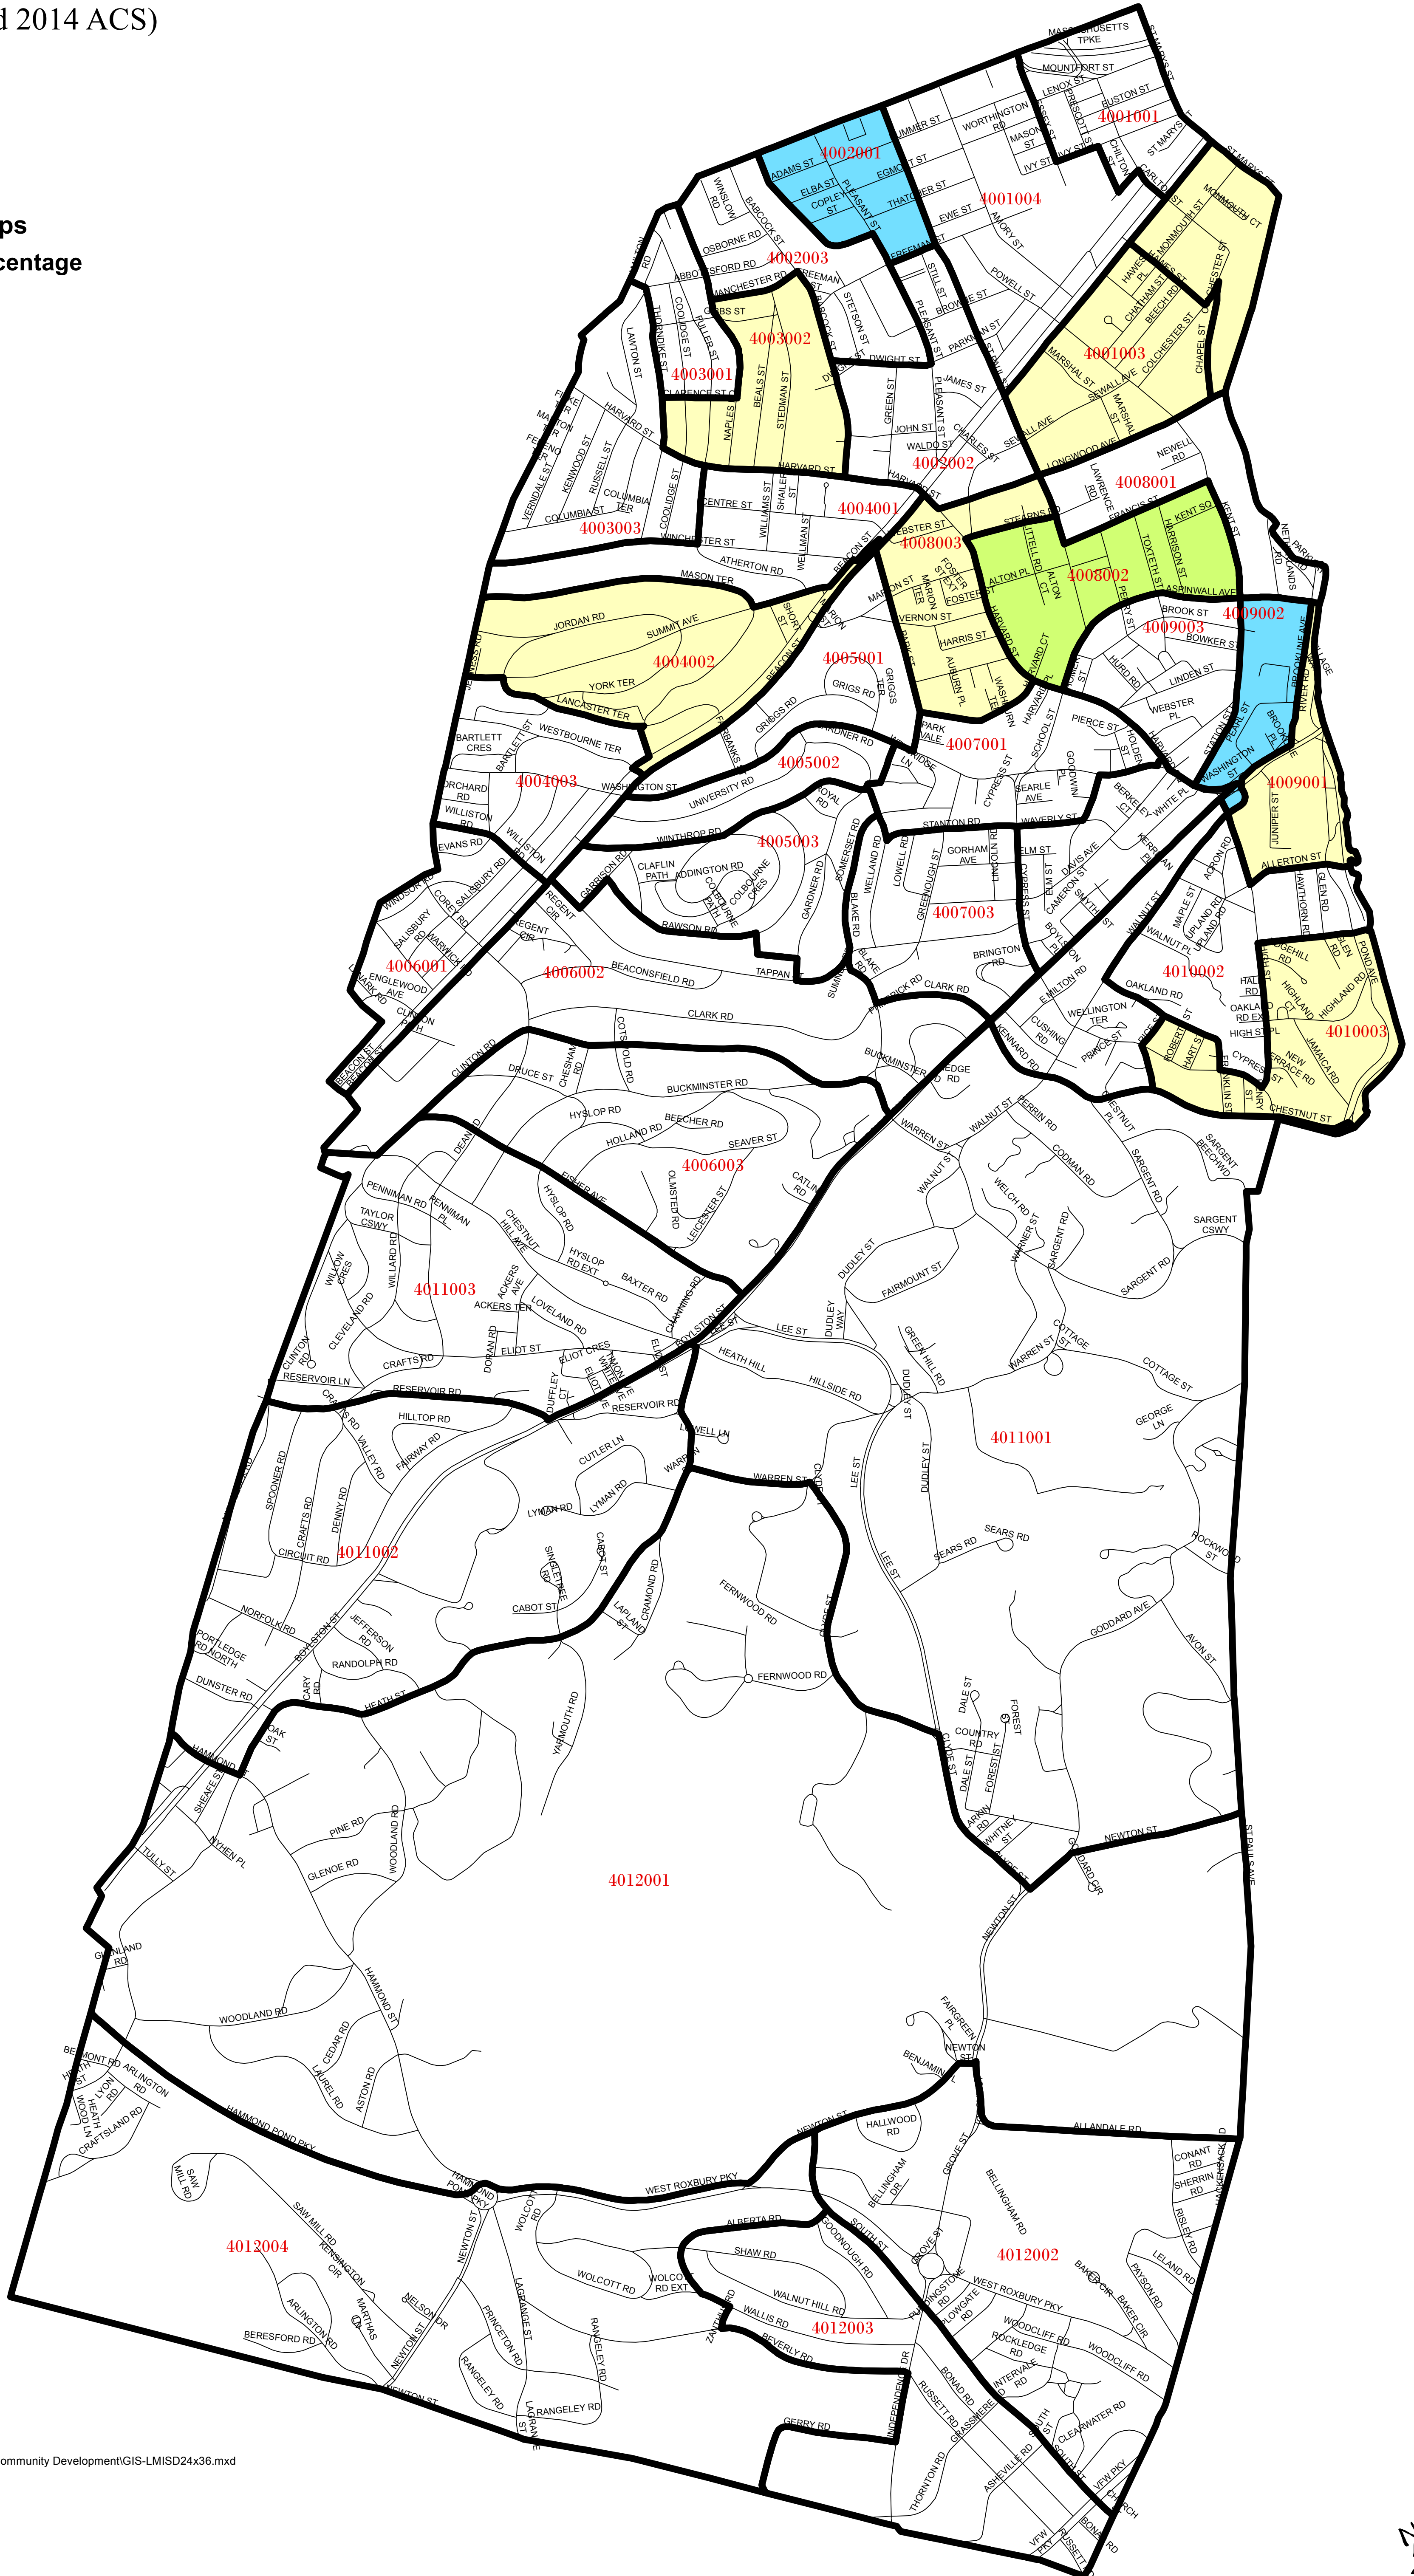

TOWN OF BROOKLINE, MASSACHUSETTS

COMMUNITY DEVELOPMENT BLOCK GRANT AREAS

(Based on 2010 Census and 2014 ACS)

Census 2010 Block Groups
Low/Moderate Income Percentage

Date: 11/6/2014
Document Path: Z:\MapDocs\Standard\Zoning, Housing, Planning, Community Development\GIS-LMISD24x36.mxd