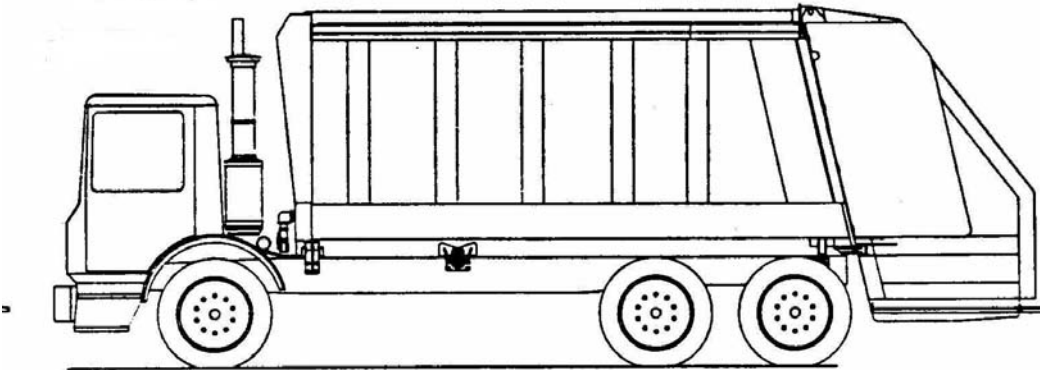

## DUMPSTER TRUCK SPECS.

Overall average height of rear load truck 11 ft. 7 inches

Length of rear load truck is 23.5 ft.

Overall average height of front load truck is 12ft. 6 inches

Length of front load Truck is 28.75 ft.

Foreman's Truck  
Overall Height is 10 ft. 7 inches  
Length is approx. 19 ft.