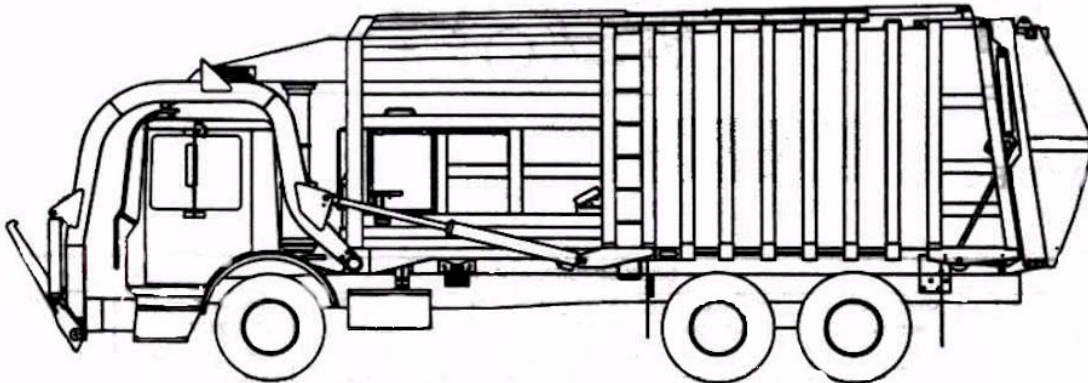

## DUMPSTER TRUCK SPECS.

Overall average height of rear load truck 11 ft. 7 inches

Length of rear load truck is 23.5 ft.

Overall average height of front load truck is 12ft. 6 inches

Length of front load Truck is 28.75 ft.

Foreman's Truck  
Overall Height is 10 ft. 7 inches  
Length is approx. 19 ft.