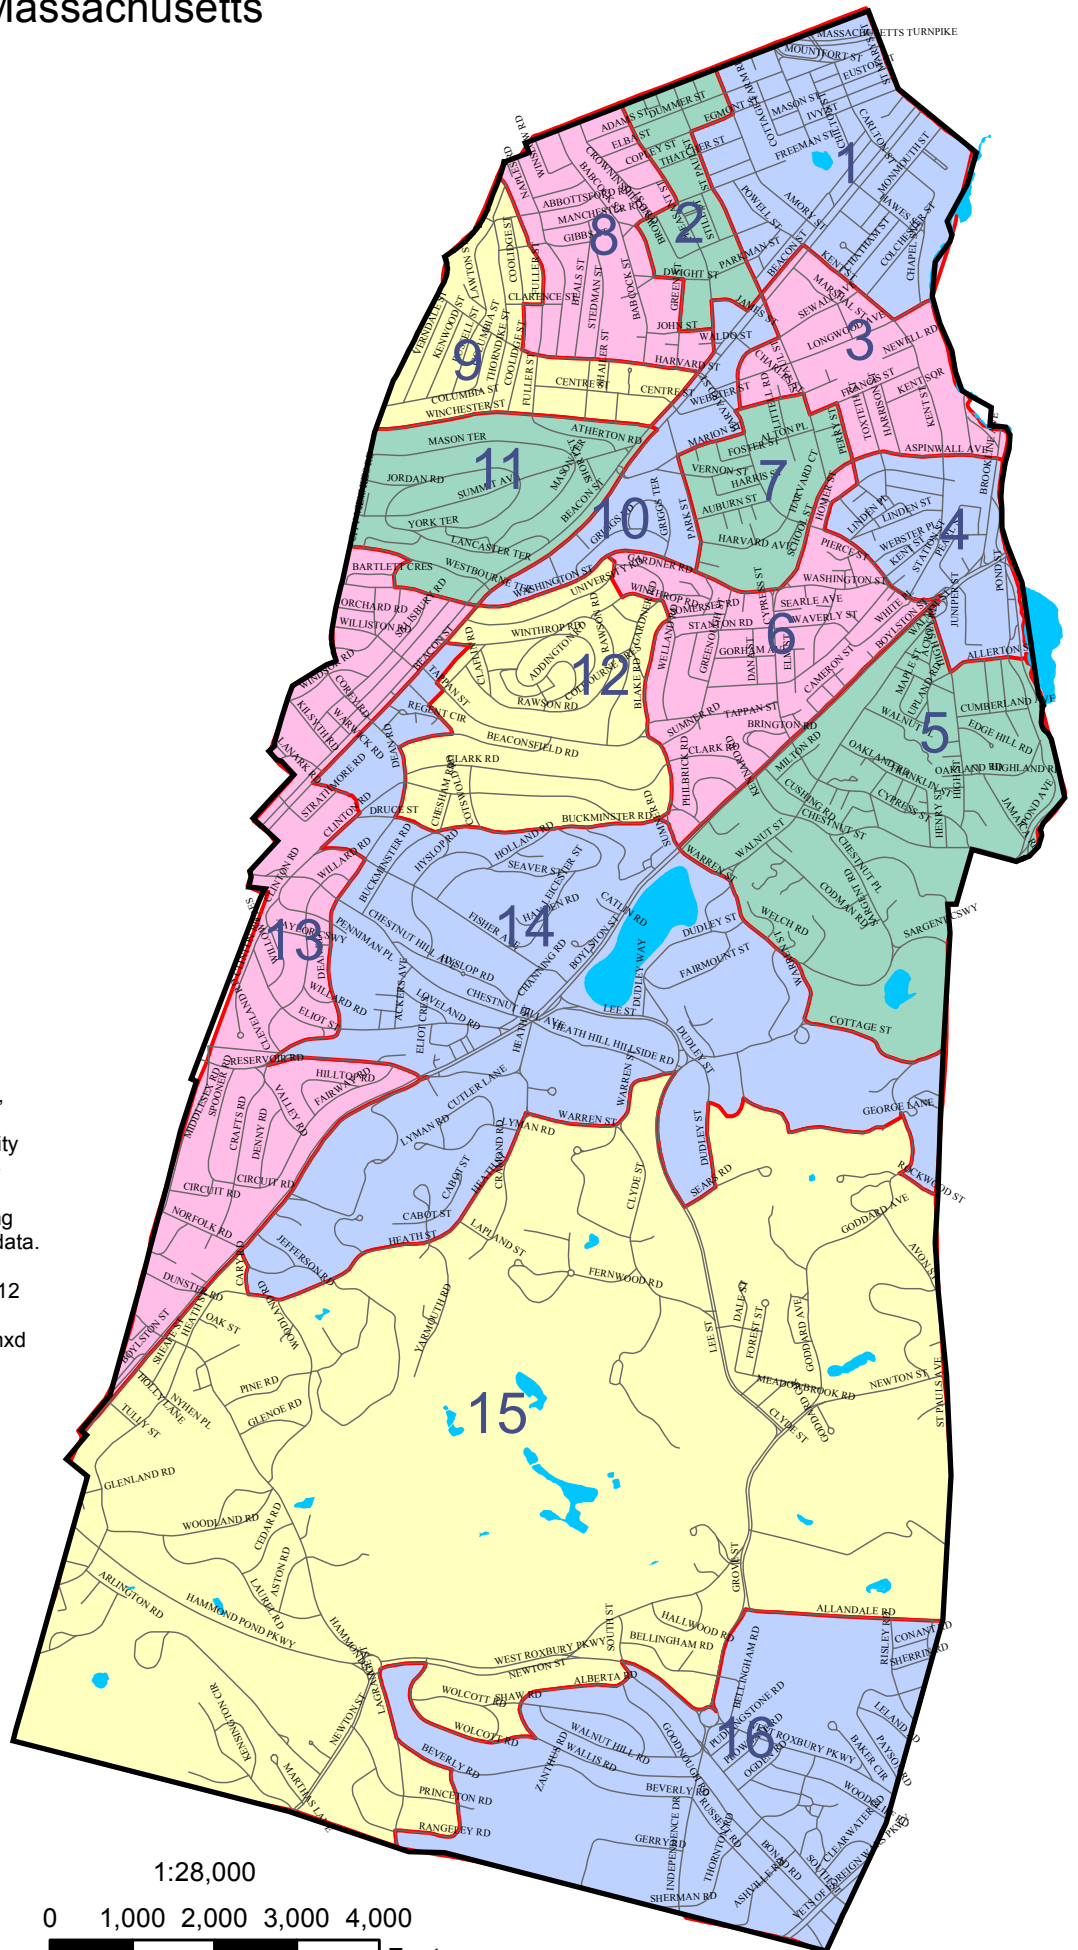

Town of Brookline, Massachusetts

Precincts

Legend

-  Town Boundary
-  Water Body
-  Street Edges
-  Precinct Boundary

Locus Map

Disclaimer

The information shown on this map is from the Brookline Geographic Information System (GIS) Database. The Town of Brookline makes no claims, no representations, and no warranties, express or implied, concerning the validity (express or implied), the reliability or the accuracy of the GIS data and GIS data products furnished by the Town, including the implied validity of any uses of such data.

Map created by Brookline GIS on 02/2012

Map Doc: standardmaps/precinct8x11.mxd

1:28,000