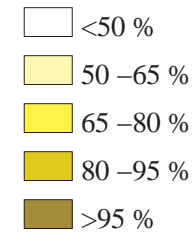

Percentage of Professionals by Blockgroups, 1990

Brookline and Surrounding Communities

Percentage of Professionals by Town

Arlington	78 %
Belmont	85 %
Boston	63 %
Brookline	86 %
Cambridge	76 %
Dedham	66 %
Needham	81 %
Newton	83 %
Somerville	66 %
Waltham	65 %
Watertown	77 %
Wellesley	87 %
Weston	88 %