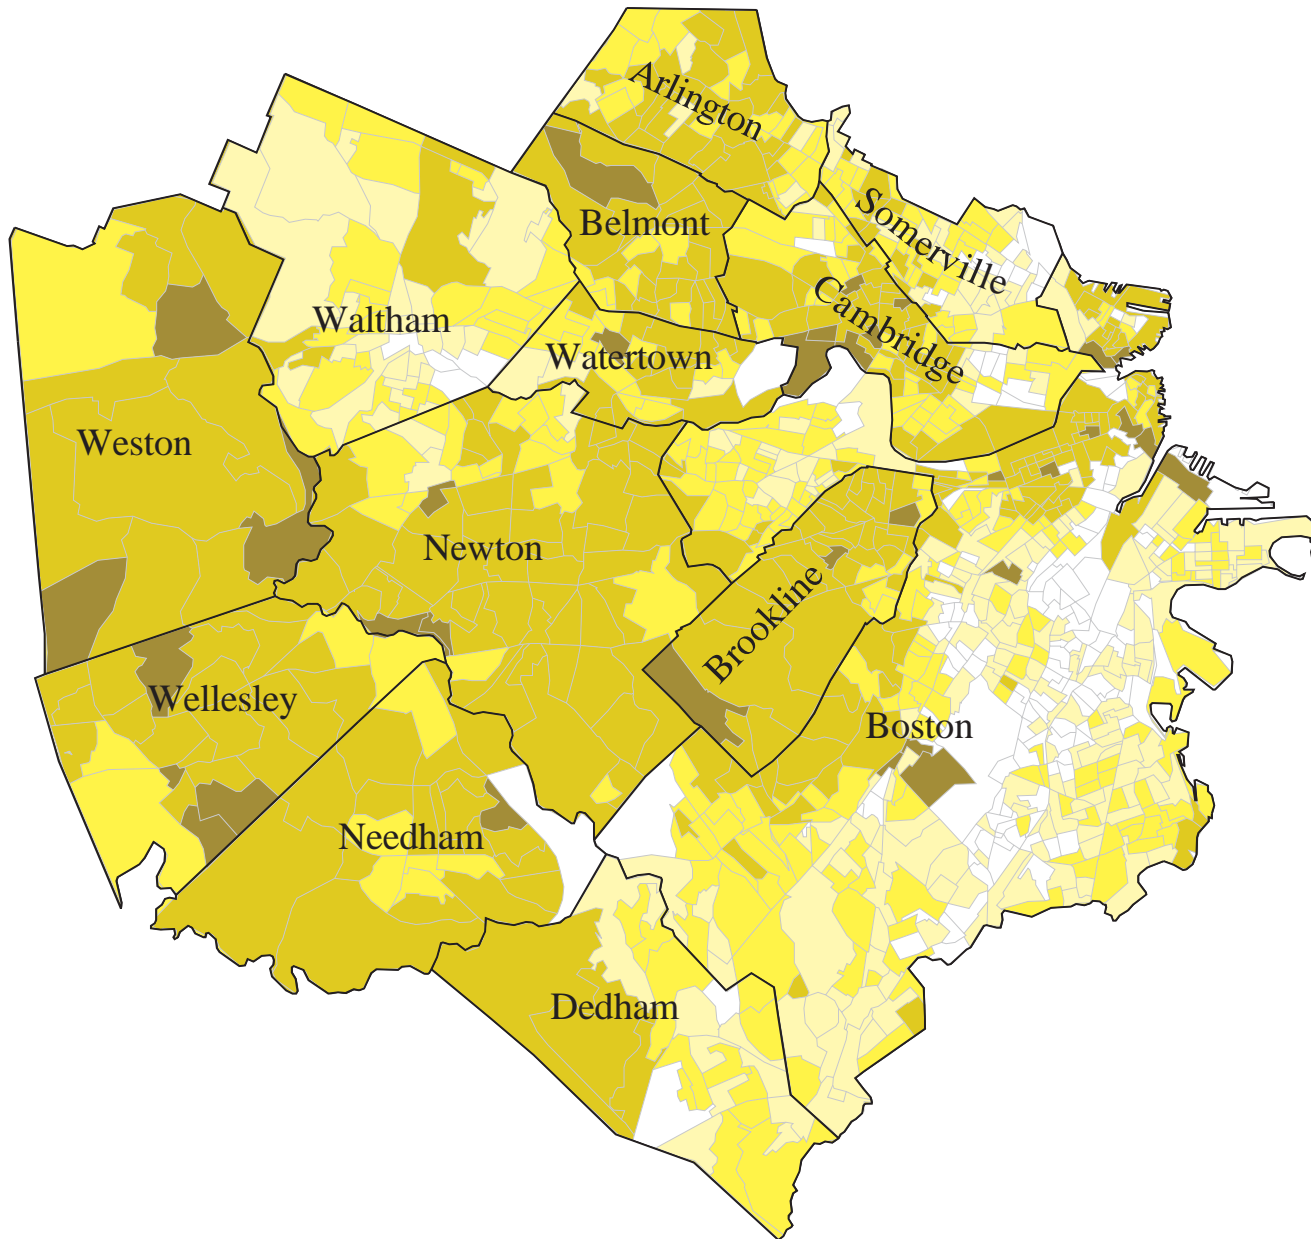

Percentage of Professionals by Blockgroups, 1990

Brookline and Surrounding Communities

Percentage of Professionals by Town

Arlington	78 %
Belmont	85 %
Boston	63 %
Brookline	86 %
Cambridge	76 %
Dedham	66 %
Needham	81 %
Newton	83 %
Somerville	66 %
Waltham	65 %
Watertown	77 %
Wellesley	87 %
Weston	88 %

Scale 1:47000

DATA SOURCES:
 Bureau of the Census, 1990
 Town of Brookline
CREATED BY:
 Adrienn Jankovics and Derek Dupras
 Laboratory of Geographic Information Technologies
 University of Massachusetts Boston
DATE:
 December 10, 1997