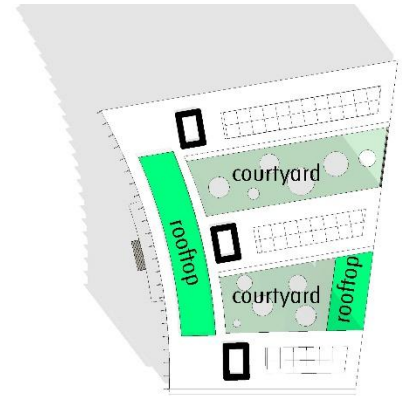

OPTION B  
"SOLAR HARVEST"

OPTION B  
"SOLAR HARVEST"

1 -1 GARAGE - OPTION B  
1" = 50'-0"

2 FIRST FLOOR PLAN - OPTION B  
1" = 50'-0"

3 SECOND FLOOR PLAN - OPTION B  
1" = 50.0"

4 THIRD FLOOR PLAN - OPTION B  
1" = 50.0"

5 FOURTH FLOOR PLAN - OPTION B  
1" = 50.0"

6 ROOF PLAN - OPTION B  
1" = 50.0"