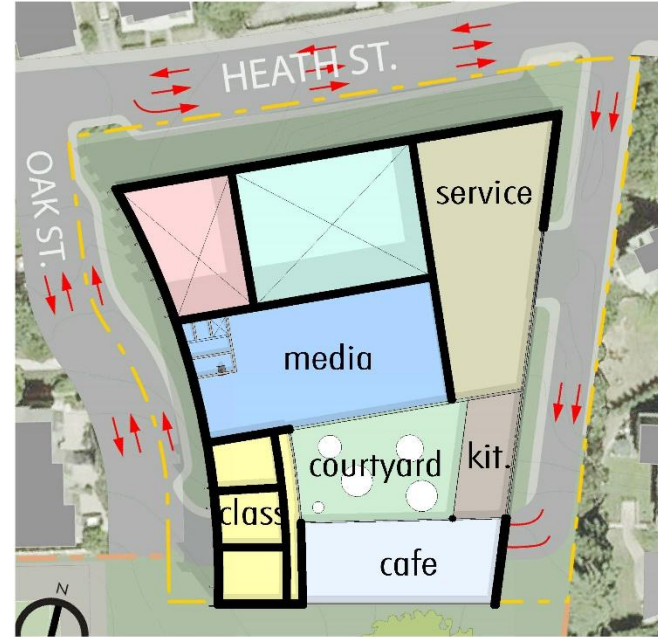

OPTION B  
"SOLAR HARVEST"

OPTION B  
"SOLAR HARVEST"

1 -1 GARAGE - OPTION B  
1" = 50'-0"

2 FIRST FLOOR PLAN - OPTION B  
1" = 50'-0"

3 SECOND FLOOR PLAN - OPTION B  
1" = 50.0"

4 THIRD FLOOR PLAN - OPTION B  
1" = 50.0"

5 FOURTH FLOOR PLAN - OPTION B  
1" = 50.0"

6 ROOF PLAN - OPTION B  
1" = 50.0"