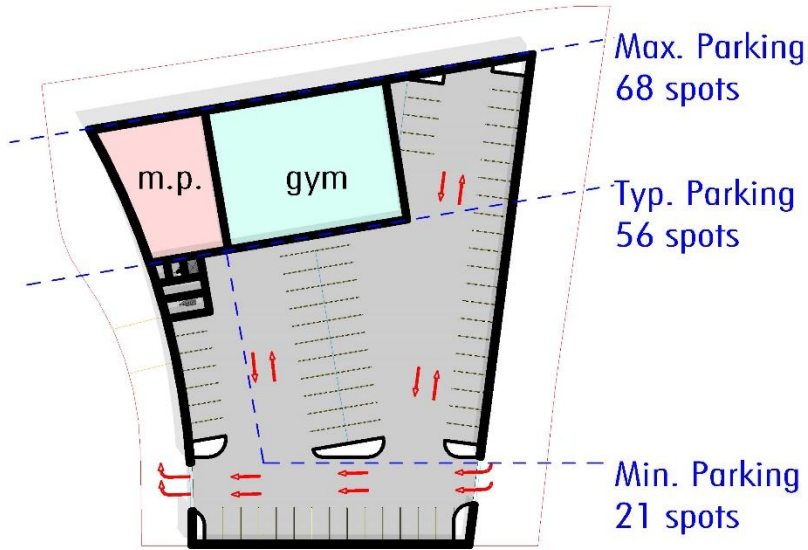

OPTION B  
"SOLAR HARVEST"

OPTION B  
"SOLAR HARVEST"

1 -1 GARAGE - OPTION B  
1" = 50'-0"

2 FIRST FLOOR PLAN - OPTION B  
1" = 50'-0"

3 SECOND FLOOR PLAN - OPTION B  
1" = 50.0"

4 THIRD FLOOR PLAN - OPTION B  
1" = 50.0"

5 FOURTH FLOOR PLAN - OPTION B  
1" = 50.0"

6 ROOF PLAN - OPTION B  
1" = 50.0"