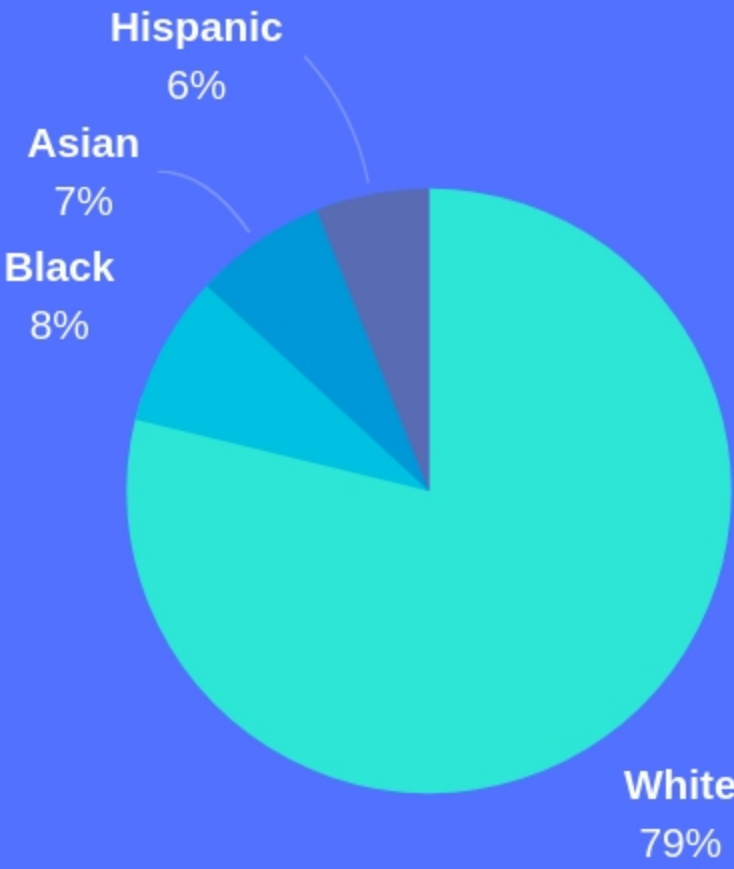

## DIVERSITY AMONG TOWN EMPLOYEES

### GENDER DIVERSITY- END OF 2018

Of the 1267 Town employees working for the Town of Brookline, 539 identified as women and 728 identified as men.

EEO data only allows entry of Male/Female designations.

### RACIAL DIVERSITY- END OF 2018

About 8 out of every 10 town employees are white

#### RACIAL DIVERSITY GENDER DIVERSITY