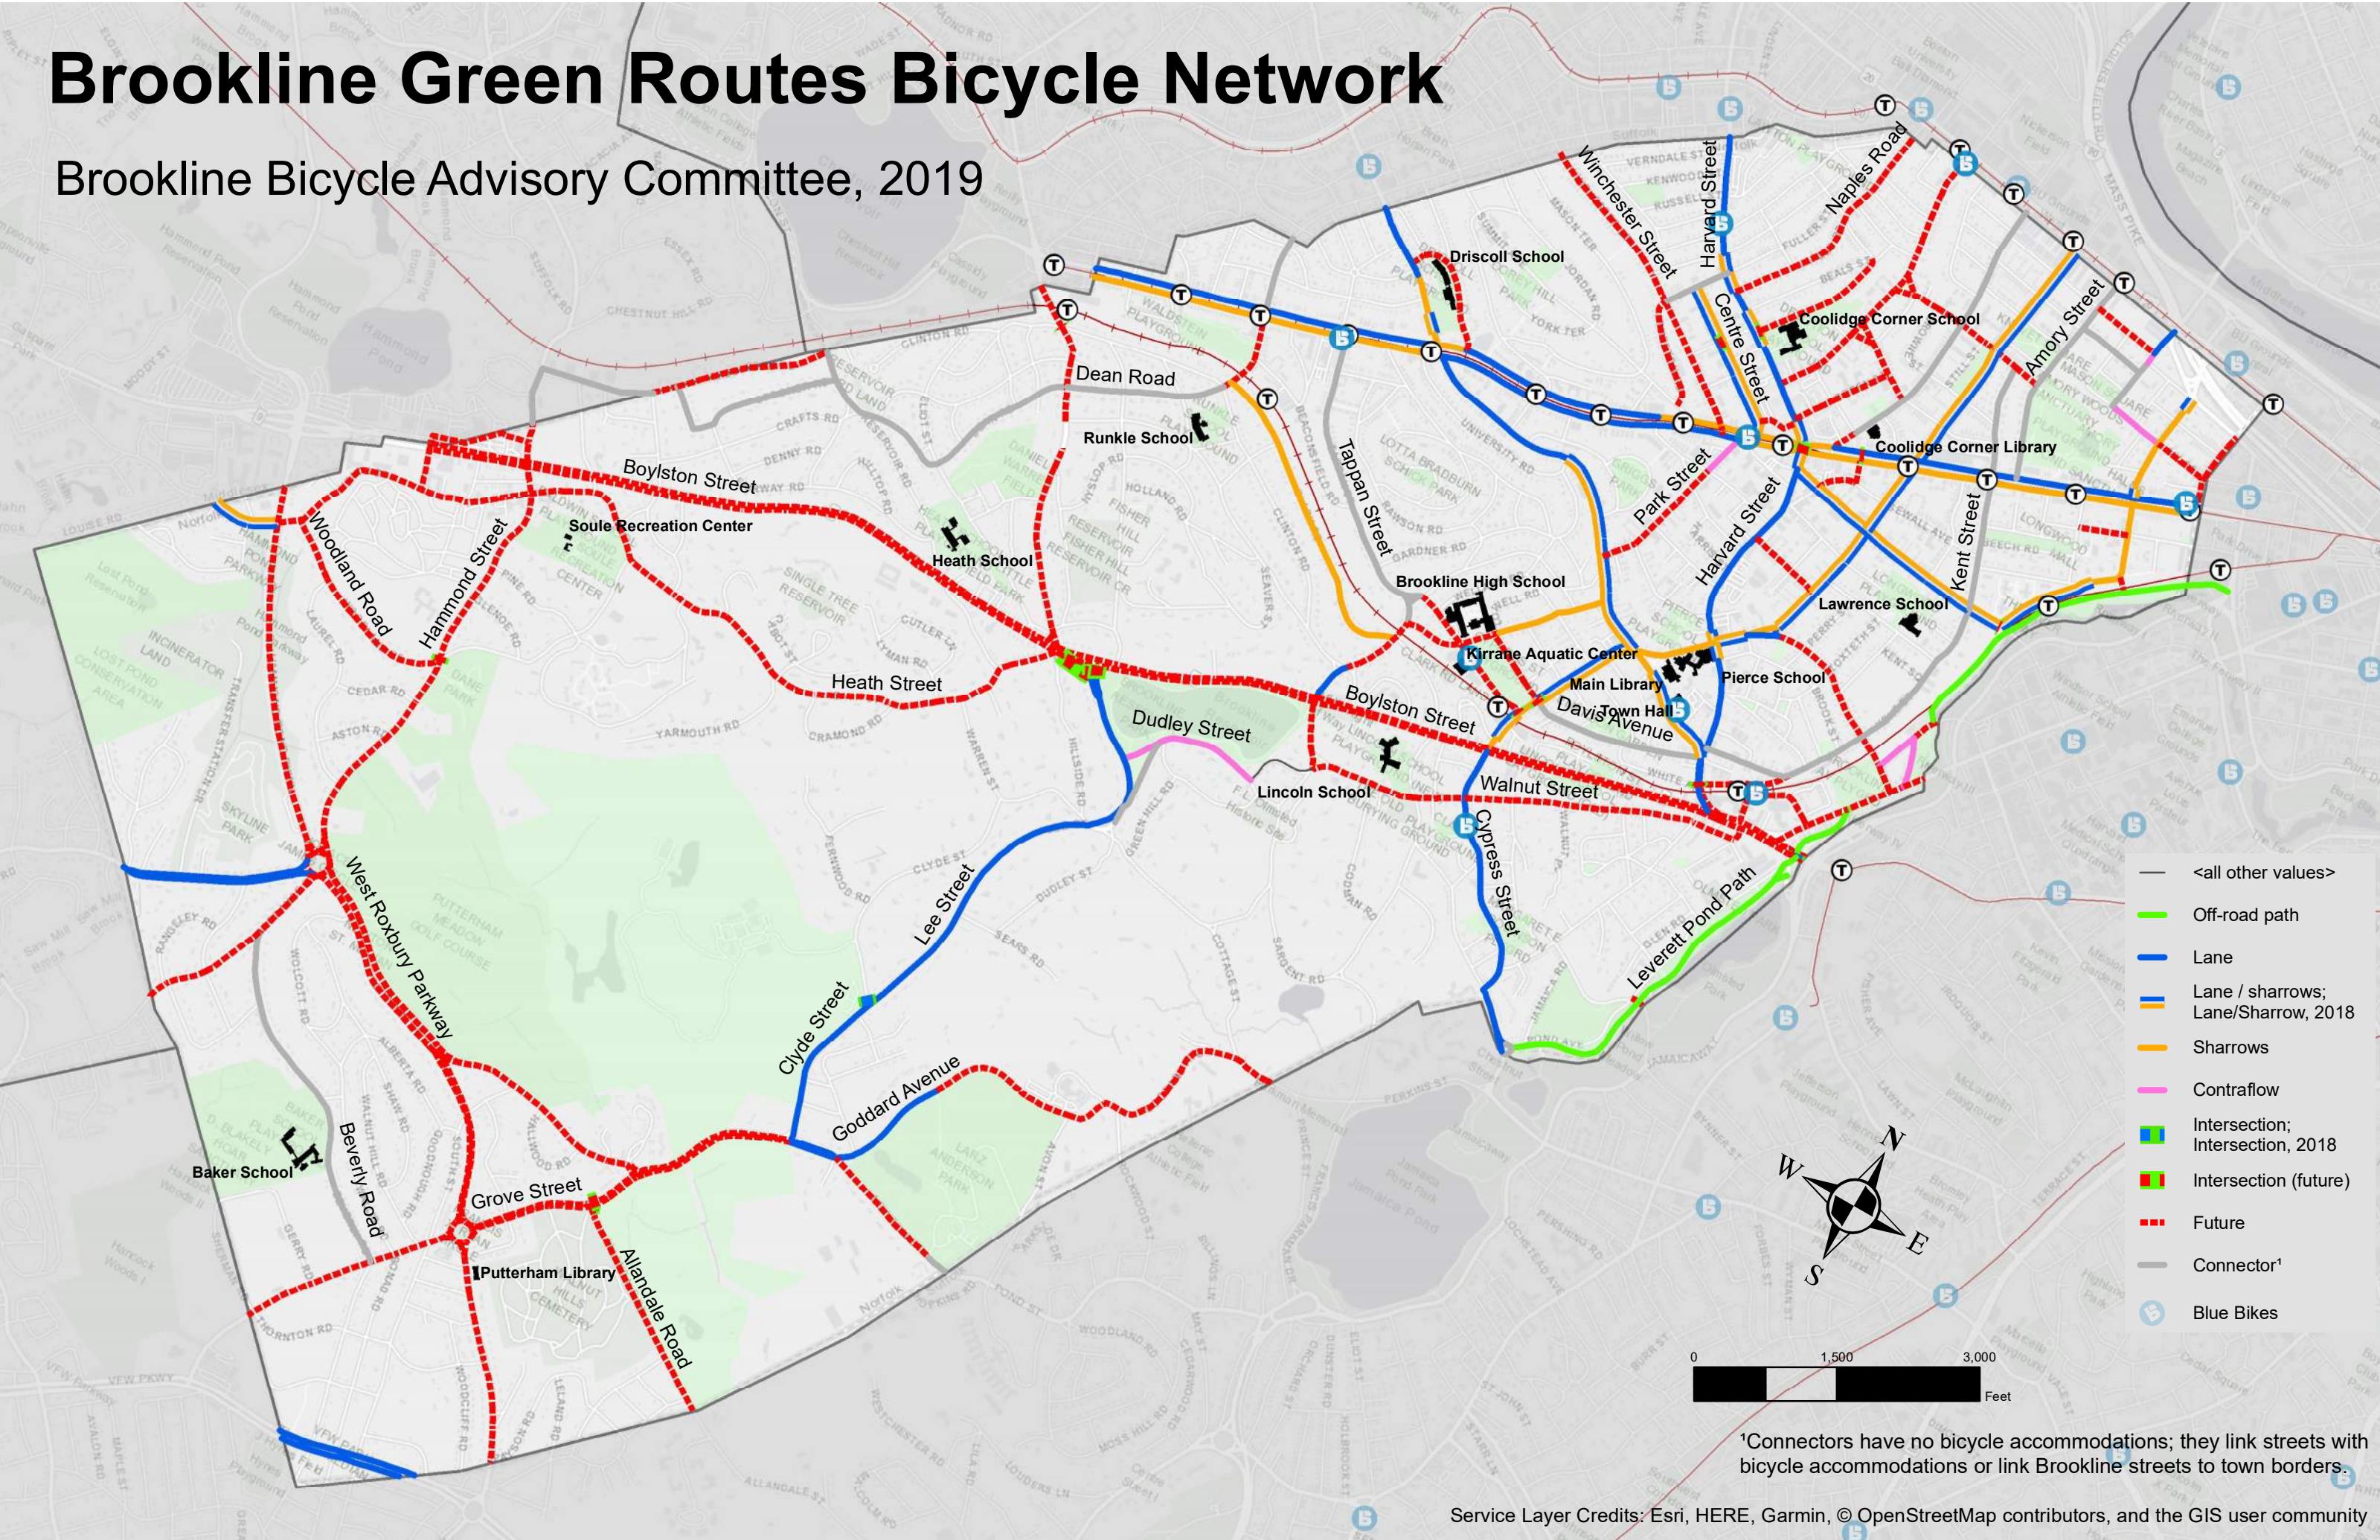

# Brookline Green Routes Bicycle Network

Brookline Bicycle Advisory Committee, 2019

- <all other values>
- Off-road path
- Lane
- Lane / sharrows; Lane/Sharrow, 2018
- Sharrows
- Contraflow
- Intersection; Intersection, 2018
- Intersection (future)
- Future
- Connector<sup>1</sup>
- Ⓟ Blue Bikes

<sup>1</sup>Connectors have no bicycle accommodations; they link streets with bicycle accommodations or link Brookline streets to town borders.