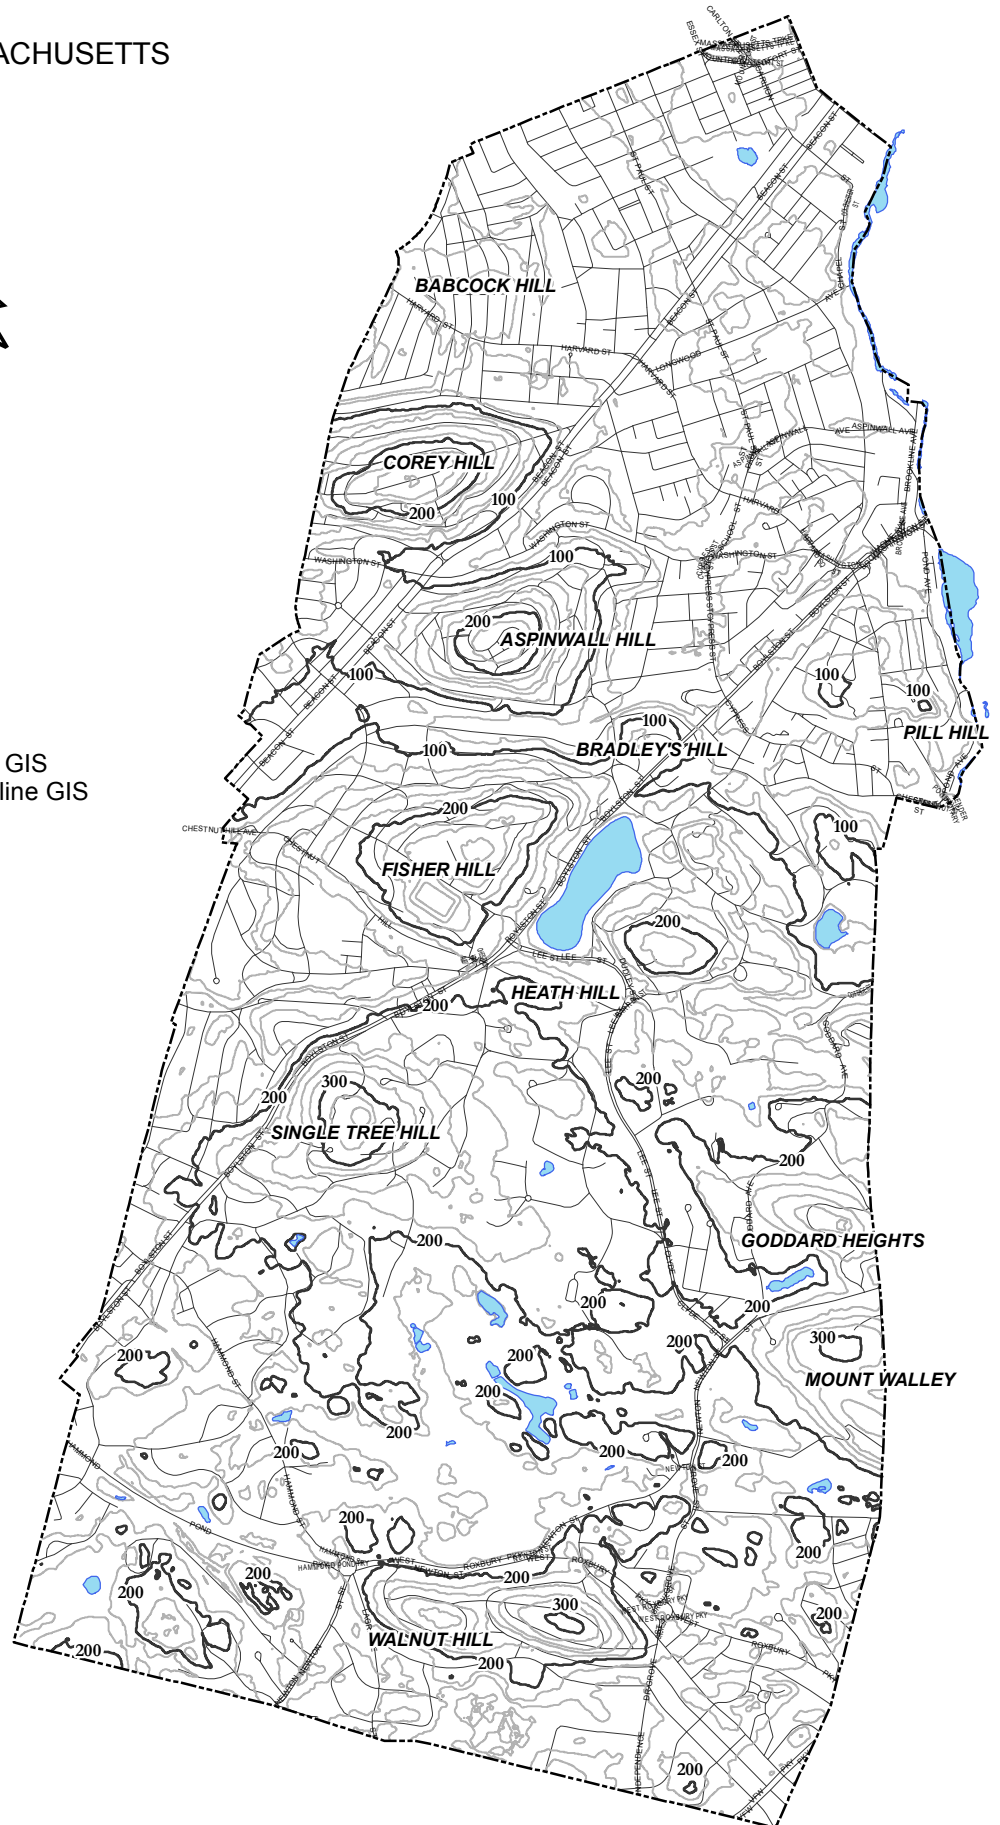

TOWN OF BROOKLINE, MASSACHUSETTS

# TOPOGRAPHY

**Legend**

- Town Boundary
- Waterbody

**Contours**

- 20 Foot Interval
- 100 Foot Interval
- Streets

## DATA SOURCES

CONTOURS: Town of Brookline GIS  
TOWN BOUNDARY: Town of Brookline GIS  
STREET CENTERLINE: Town of Brookline GIS

## LOCUS MAP

Map updated by Brookline GIS on 6/27/2019