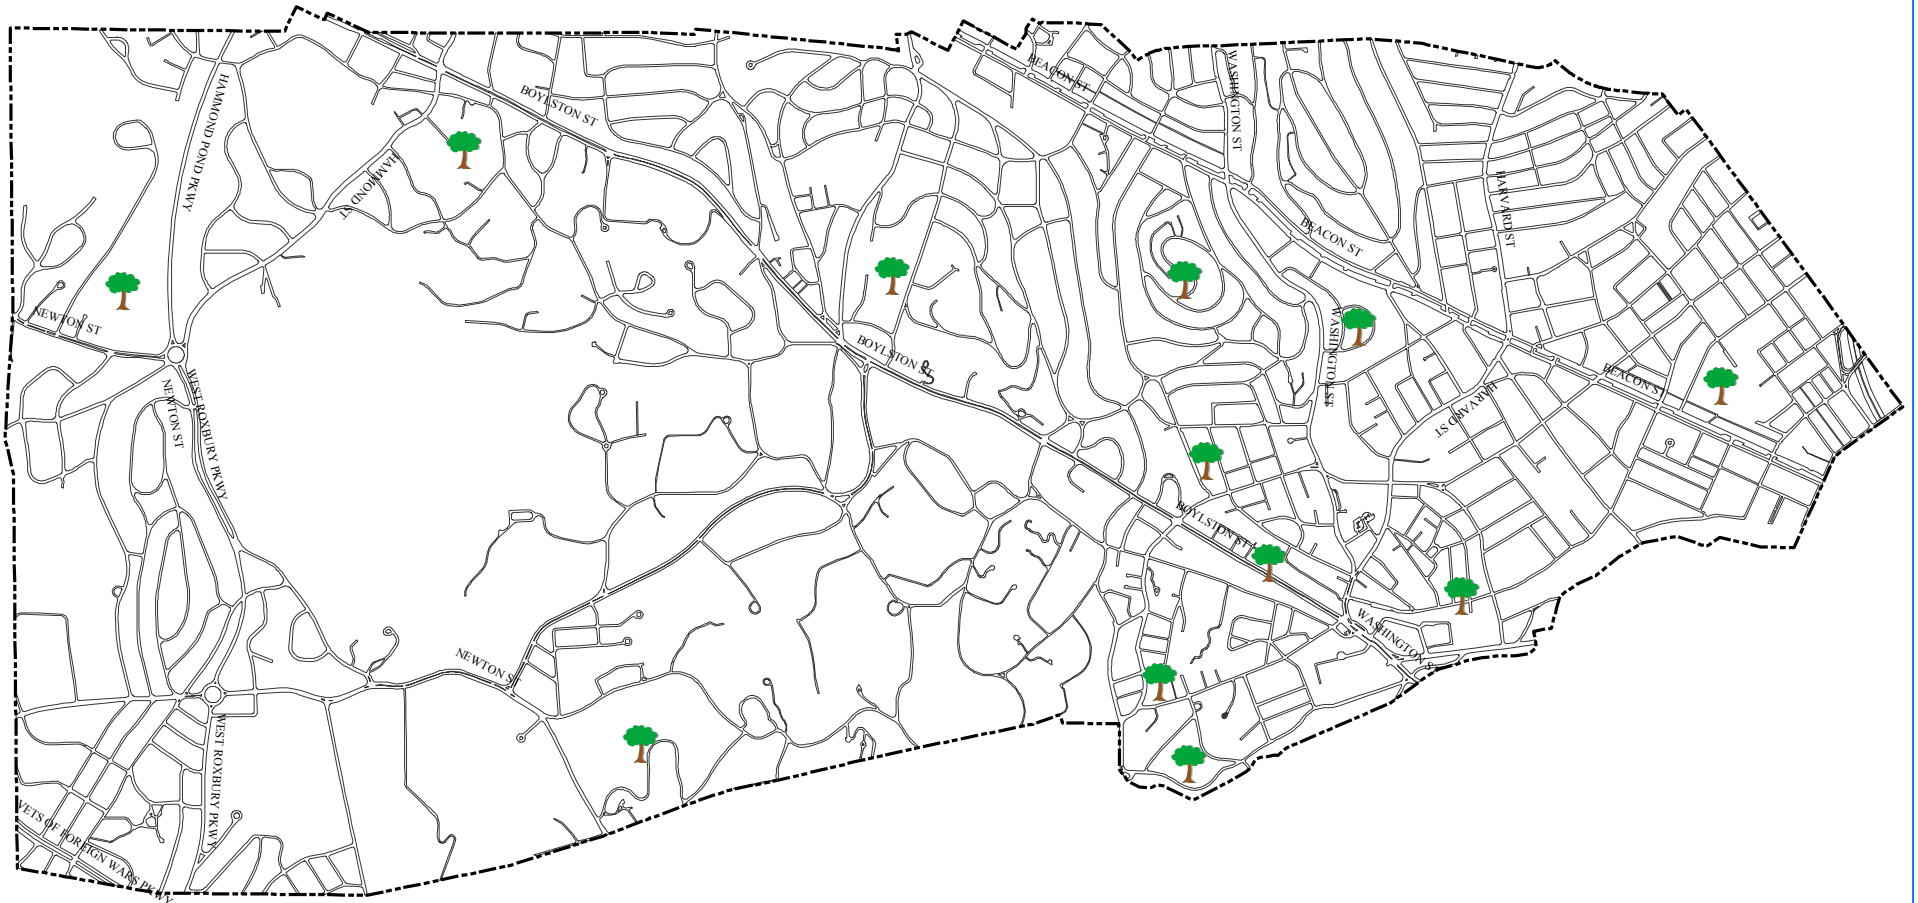

Recommended Capital Improvement Project Locations for Parks & Open Spaces (FY 2019 - 2025)

Note:

Parks & Playgrounds includes: Amory Park, Cypress Playground, Harry Downes Field and Playground, Fisher Hill Reservoir Park, Griggs Park, Larz Anderson Park, Boylston Street Playground, Schick Park, Murphy Playground, Skyline Park, Soule Playground and Robinson Playground.

Map updated by Brookline GIS on 6/28/2019