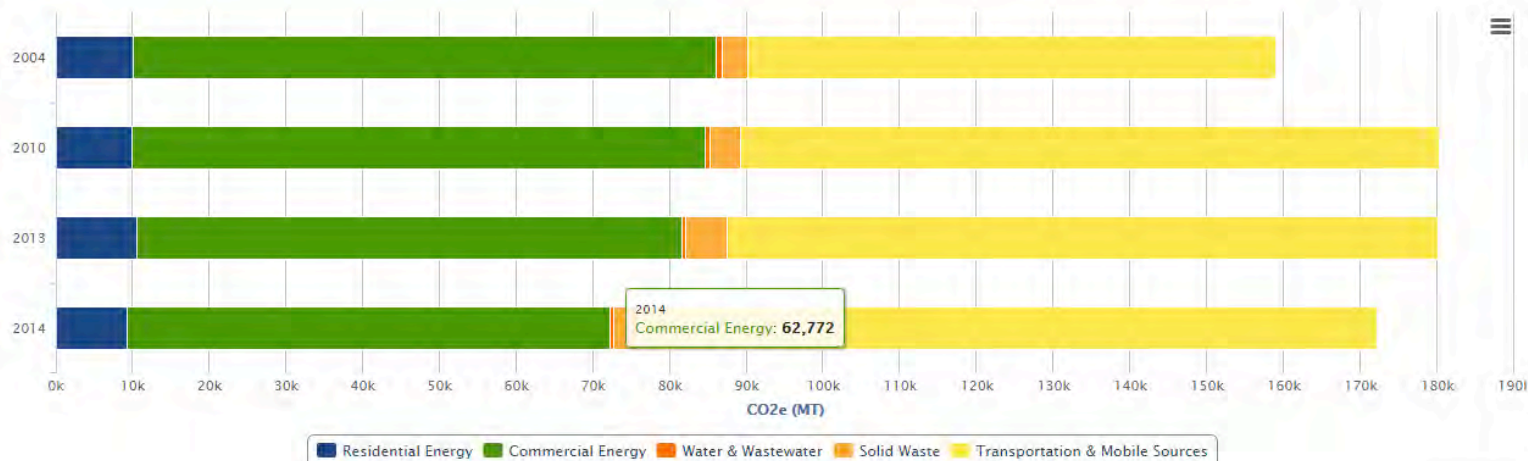

ClearPath: Compare year-over-year climate data

year	Transportation & Mobile Sources	Solid Waste	Water & Wastewater	Commercial Energy	Residential Energy
2004	68644	3452	713	76038	10021
2010	91017	3906	697	74612	9932
2013	92691	5262	614	70981	10526
2014	96270	3165	617	62772	9357