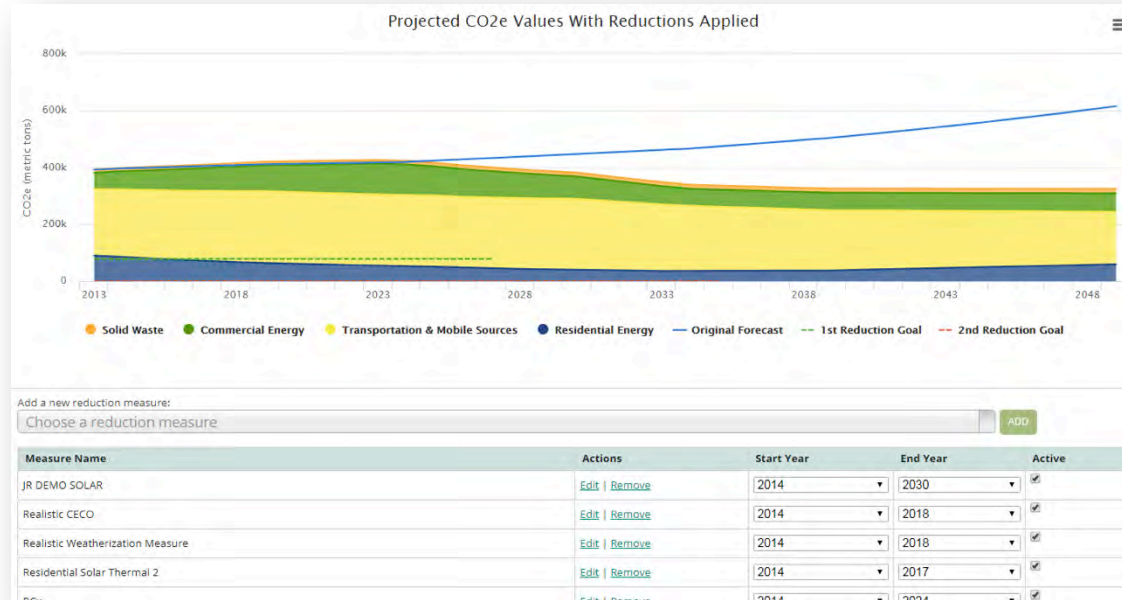

Secure data storage: daily backups

Remote support and training with data collection templates

Tracking of progress over time

Constant development

ClearPath: Inventory Module

ClearPath: Forecast Module

ClearPath: Planning Module