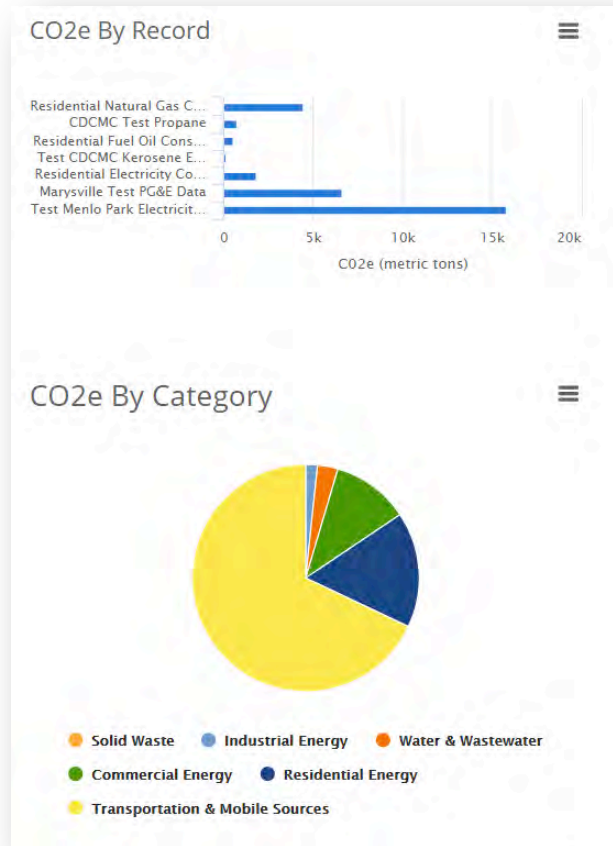

ClearPath: Inventory Module