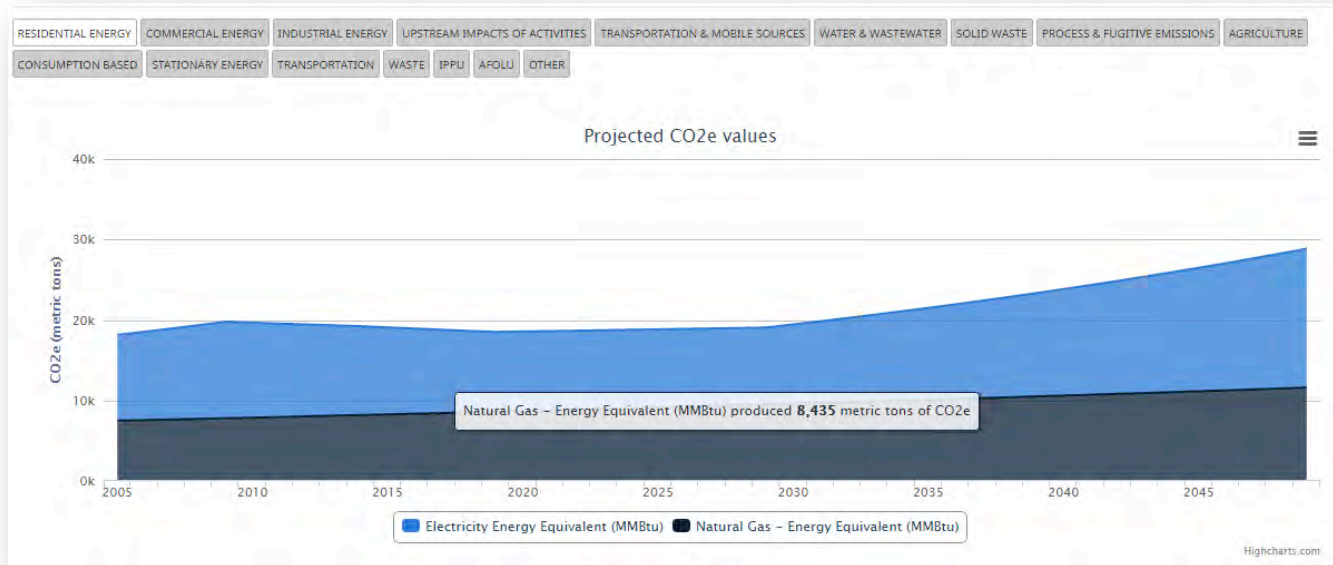

ClearPath: Forecast Module