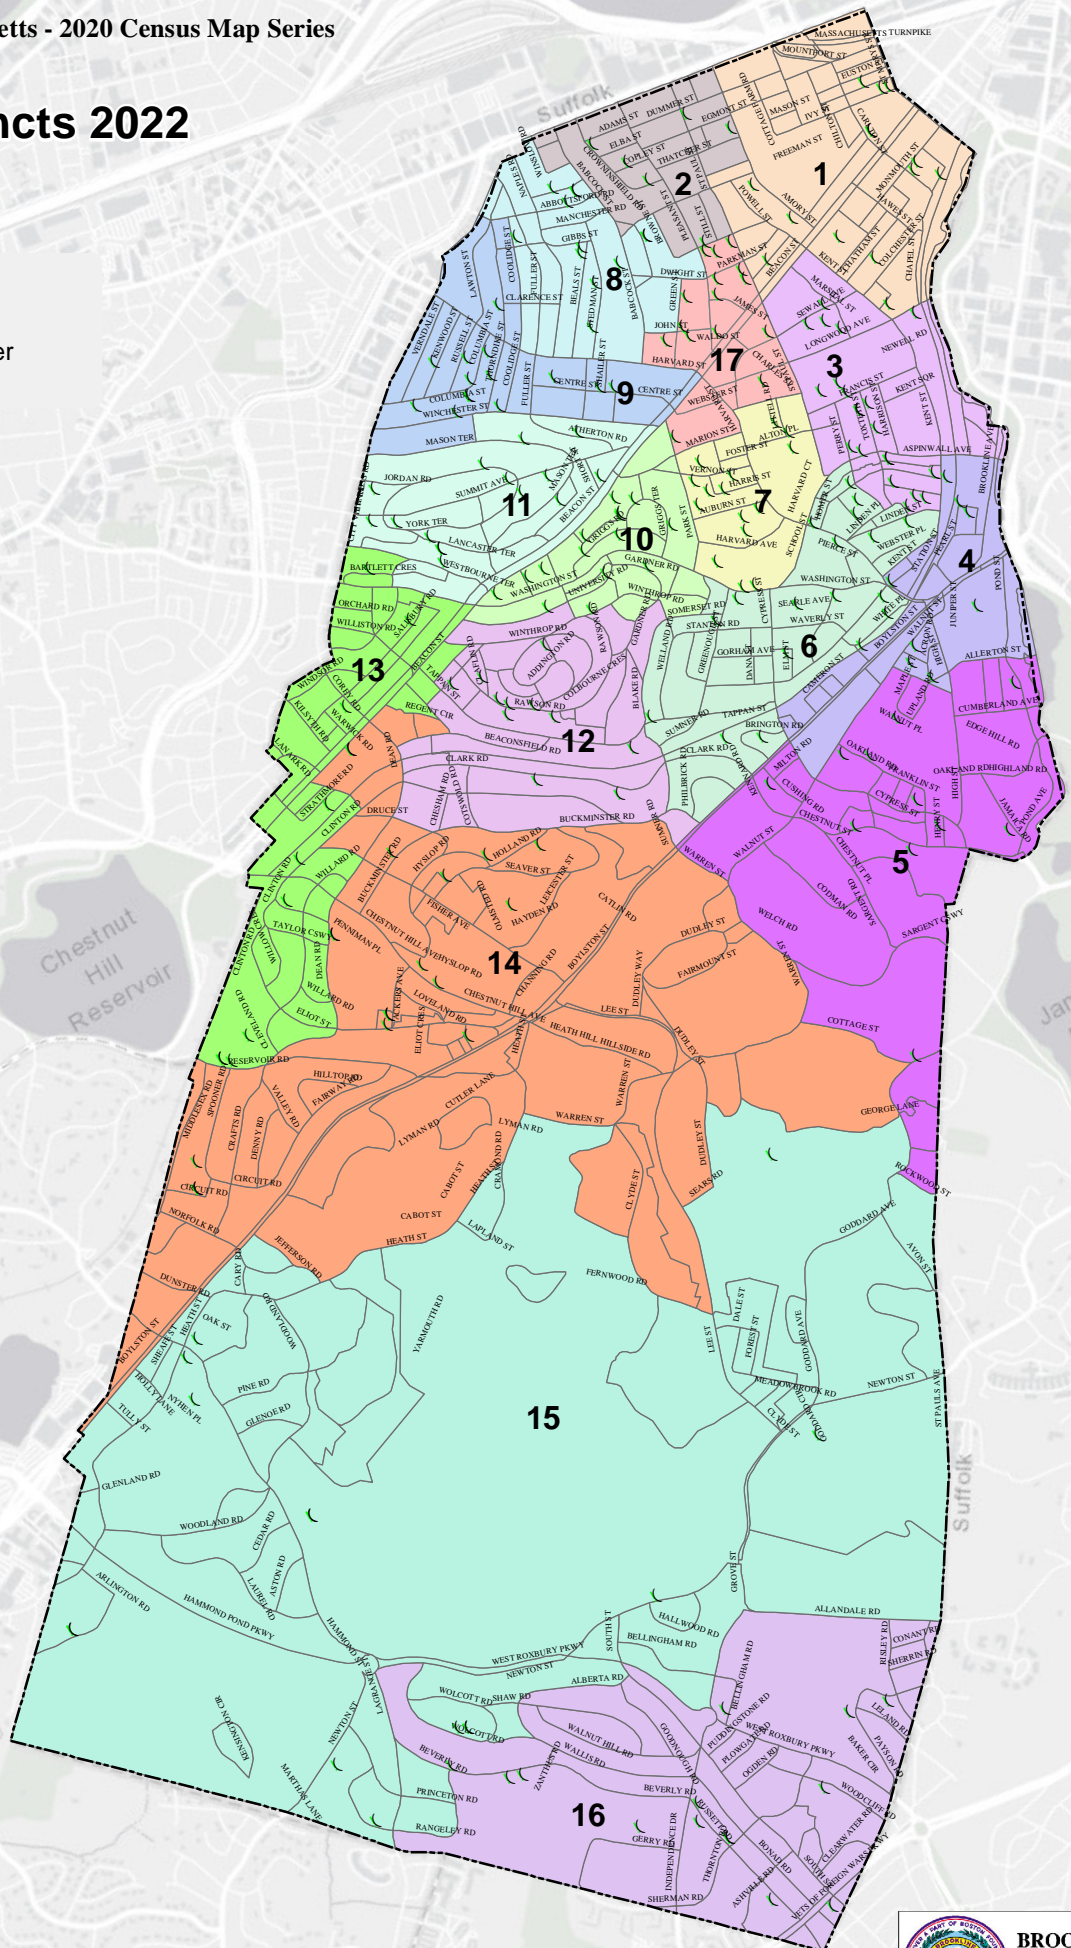

# Brookline Precincts 2022

## Legend

 Town Meeting Member

0 0.25 0.5 1 1.5 2 Kilometers

Esri, HERE, Garmin, (c) OpenStreetMap contributors

**BROOKLINE**  
**GIS**  
"Mapping Our Community"  
mgis.brookline.gov