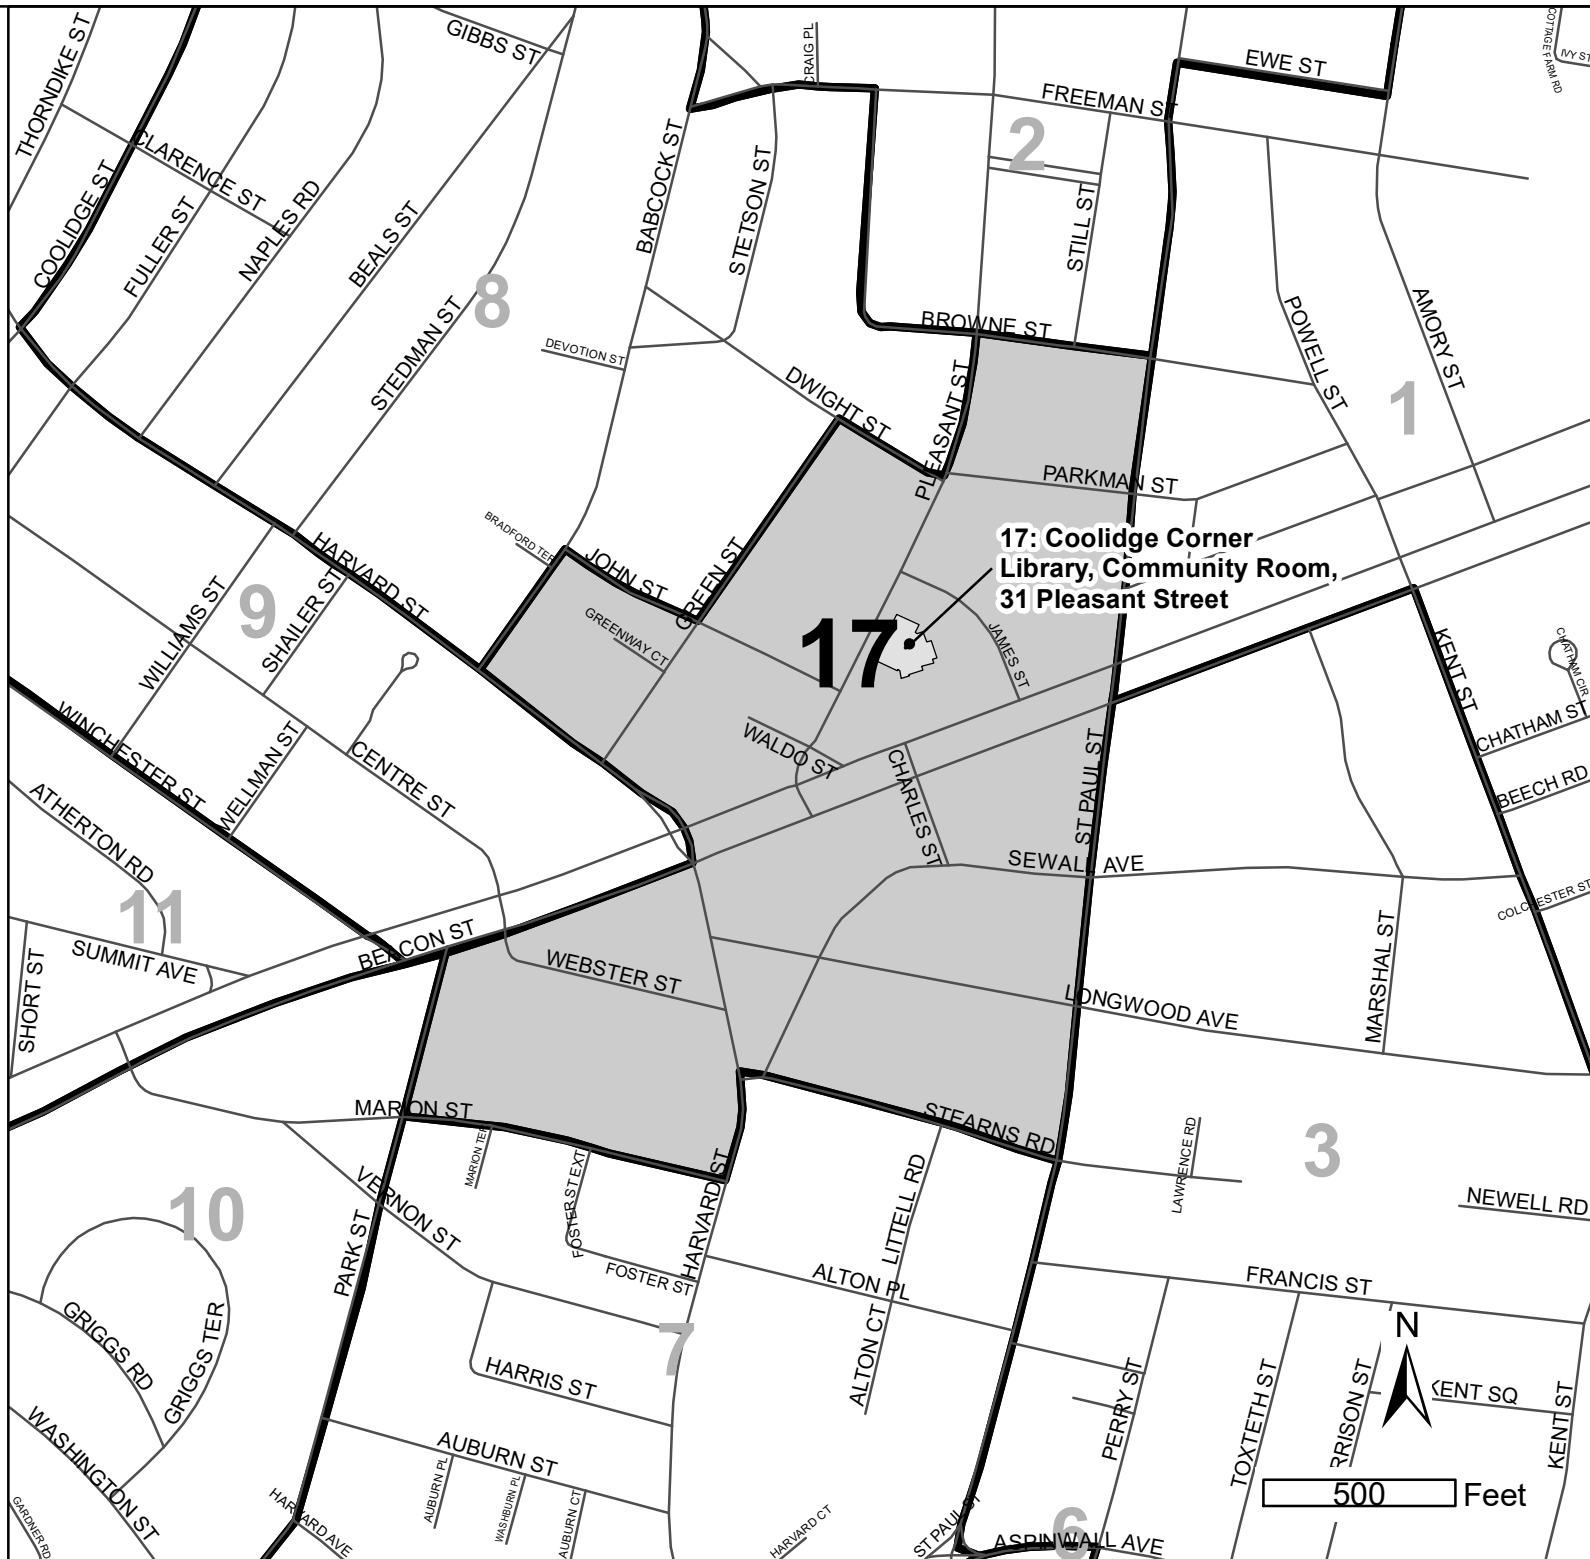

Town of Brookline, Massachusetts

Precinct 17

Legend

-  Polling Location
-  Street Centerlines
-  Precinct Boundary

Data Sources

Precincts, streets, and Town buildings from Brookline GIS database. Precinct boundaries from US Census.

Disclaimer

The information shown on this map is from the Brookline Geographic Information System(GIS) Database. The Town of Brookline makes no claims, no representations, and no warranties, express or implied, concerning the validity (express or implied), the reliability or the accuracy of the GIS data and GIS data products furnished by the Town, including the implied validity of any uses of such data.

**17: Coolidge Corner
Library, Community Room,
31 Pleasant Street**