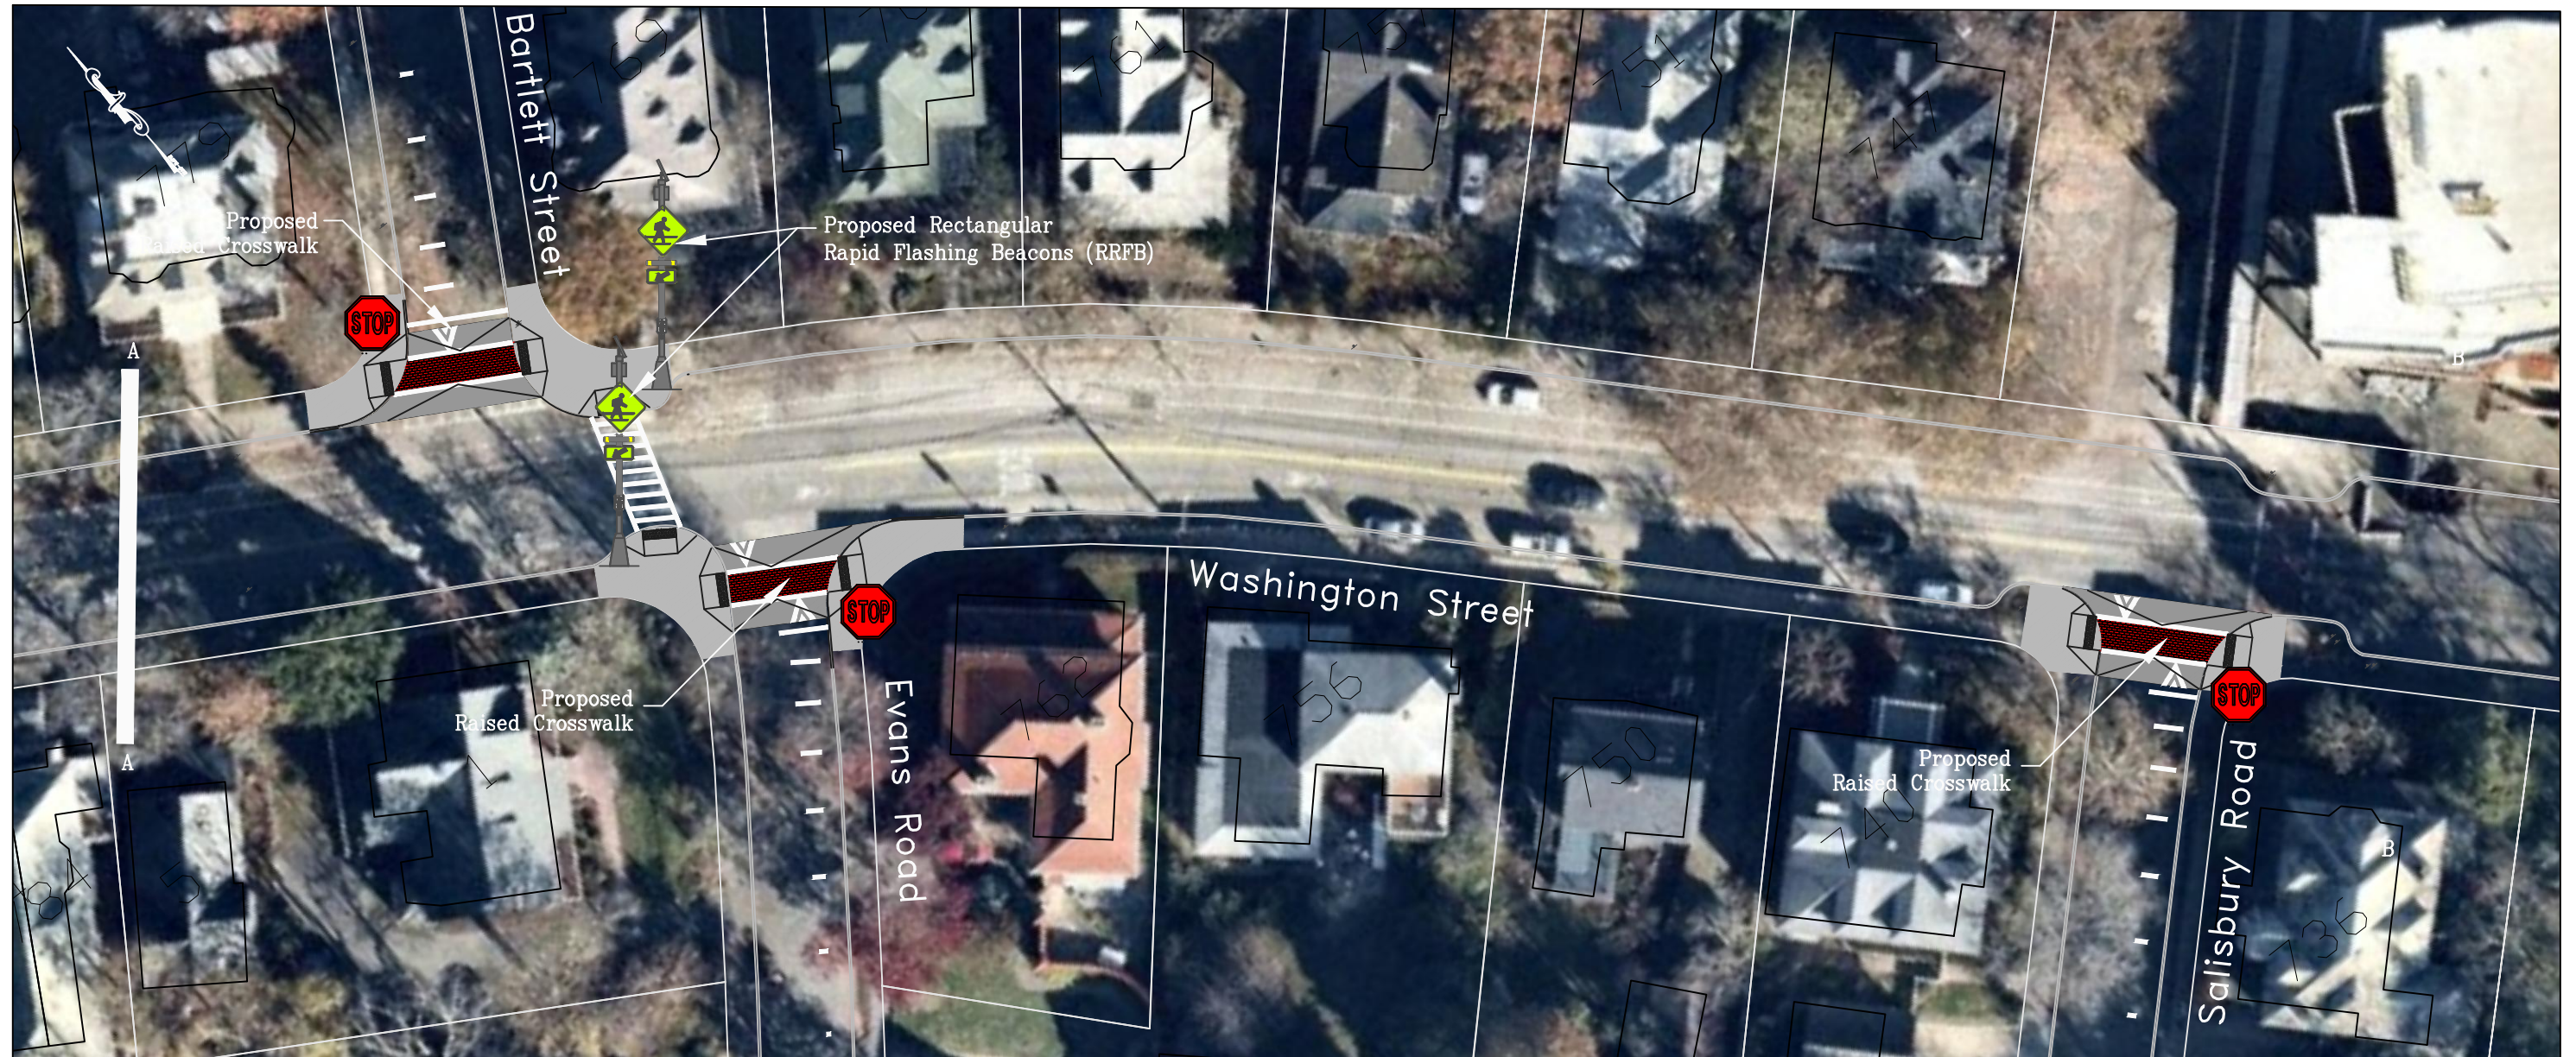

Scale: 1" = 40'